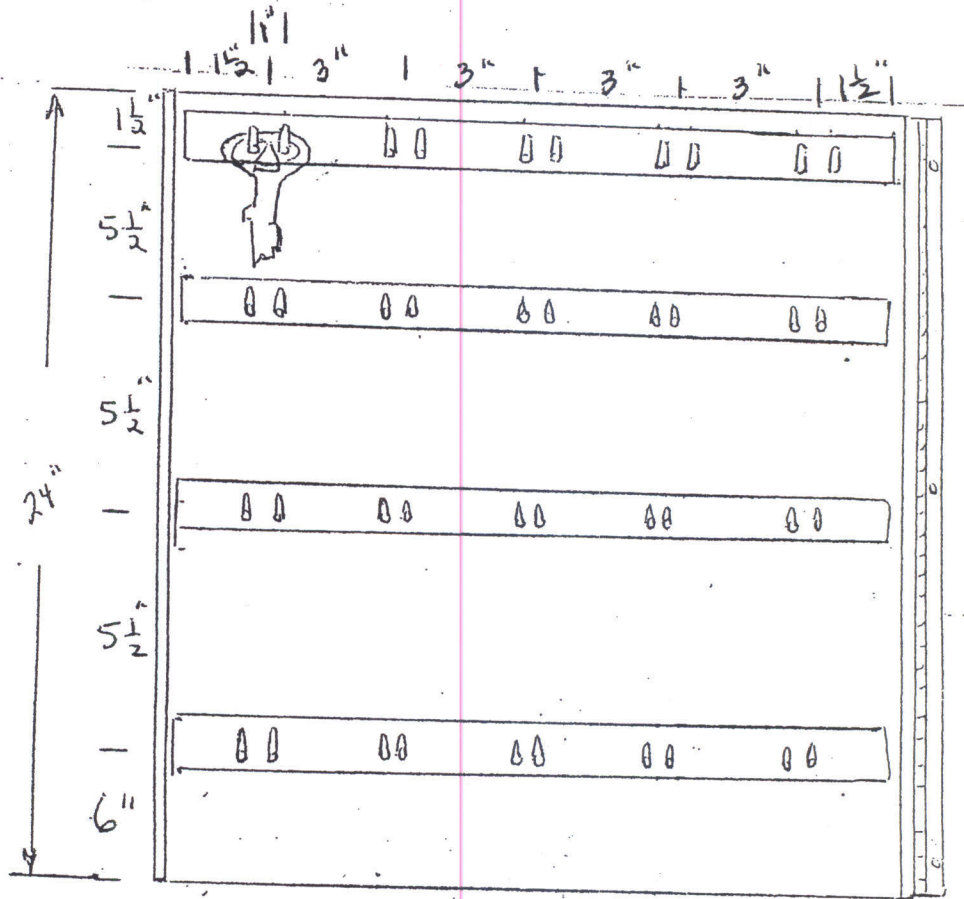

ACTUAL SIZE

KEY CABINETS FOR STORAGE OF FOLGER ADAMS PRISON KEYS.

2 HOOKS USED PER KEY - UP TO 3 KEYS PER PAIR
 PAIRS ARE ON 3" CENTERS
 5 PAIRS ACROSS - 4 ROWS DOWN

STORAGE OF 20 DIFF. KEYS PER SIDE OF PANEL

- BACK PANEL 20 CAP.
- HINGE " 40 CAP.
- ROOM FOR EXPANSION - (HINGE 40 CAP)
- 1 - BACKI PANEL 20 CAP
- 2 - HINGE PANELS 80 CAP
- NO EXPANSION

5-25-9
 G.H.S